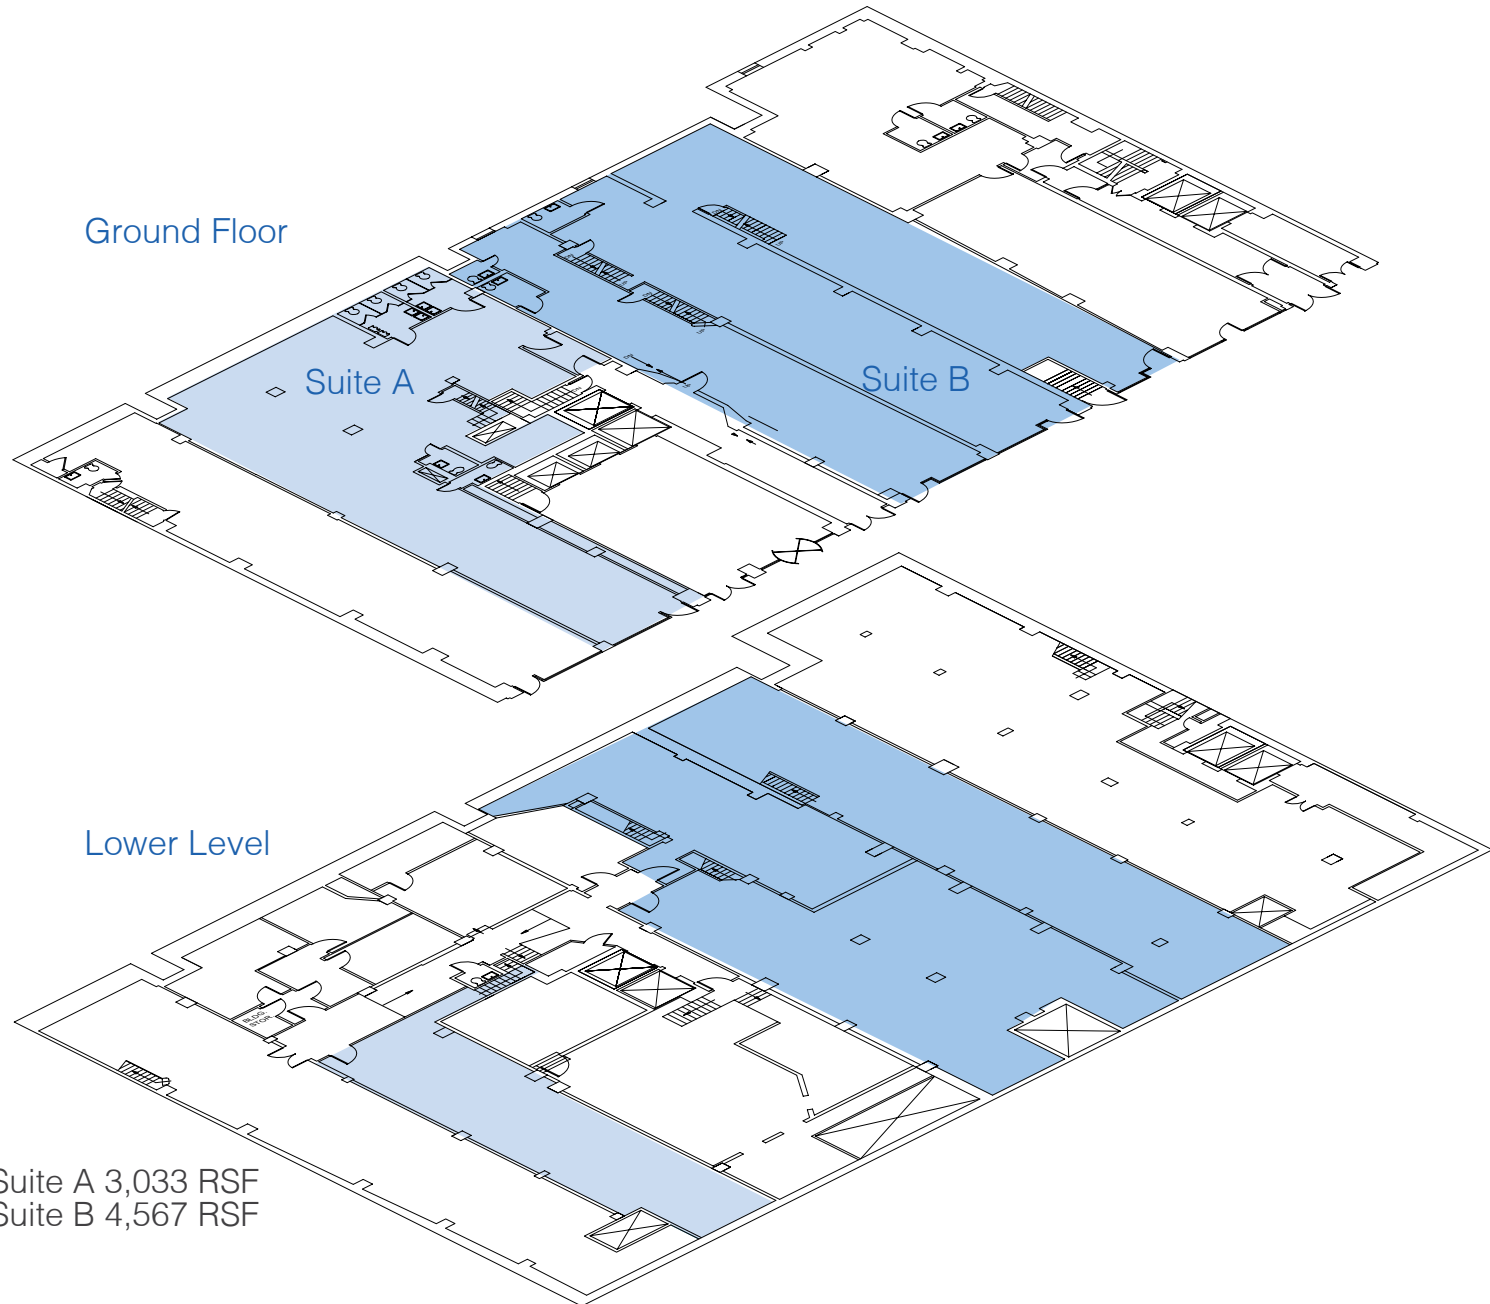

214 West 29th Street
Ground Floor
Suite A 3,033 RSF
Suite B 4,567 RSF

Suite A 3,033 RSF
Suite B 4,567 RSF